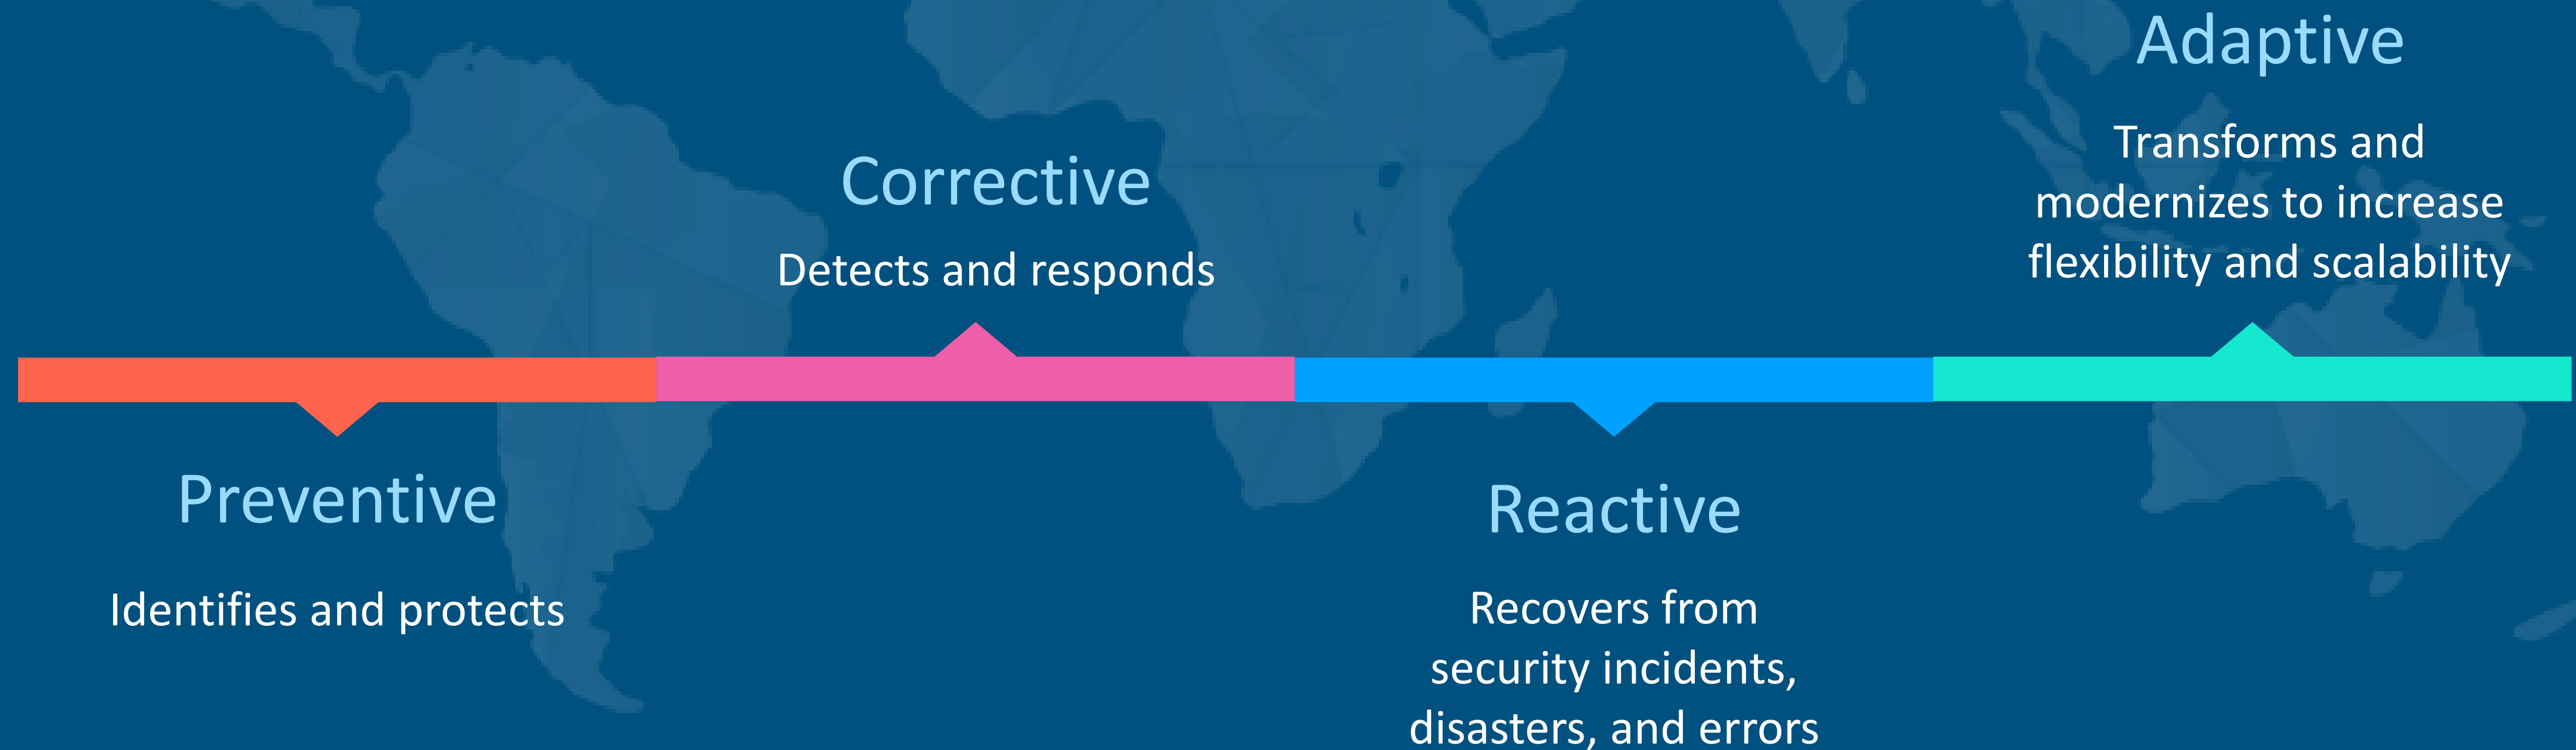

Cyber Security & Resiliency generate new business value.

Itway Hellas SM SA has had Cyber Security in its DNA since 1996. Today, in an increasingly complex world, we support organizations in business growth, and with our Cyber Security & Resiliency offering, we defend against cyber-physical threats to ensure the safe and resilient operation of mission-critical systems and to drive the digital transformation of business.